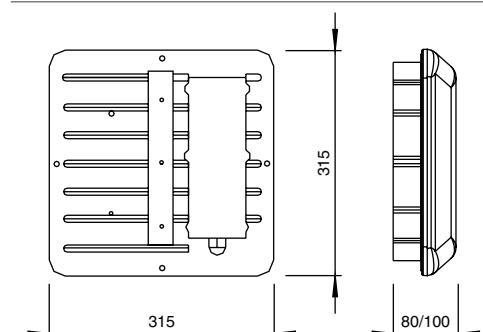

DORY LED UTILITY

FEATURES

- Compact utility light ideal for general purpose illumination applications, car parks, or stairwells
- Integral LED driver
- Optional integral microwave multi-sensor with 3-stage dimming function
- Aluminium body with polycarbonate diffused lens
- Tough IK08 housing
- IP65 rated for outdoor and damp applications

SPECIFICATIONS

Model	LU30	LU30-MS
System Power	30W	28W
Luminous Flux	2850 lm	2500 lm
Colour Temperature	4000 K	
Colour Rendering	$R_a > 80$	
Beam Angle	140°	
Life (L70)	30,000 hours	
Driver	Integral	
Dimmable	No	Via integral multi-sensor
Input Voltage	100 - 240 VAC 50/60 Hz	
Environmental Protection	IP65 / IK08	
Operating Temperature	-20°C to +50°C	
Dimensions	315x315x80mm	315x315x100mm
Weight	2.2 kg	2.2 kg

DIMENSIONS (MILLIMETRES)

Web: www.eoi.net.au
 Email: info@eoi.net.au

LED	2850 LUMEN	30W TOTAL	4000K	IP65	IK08	35,000 HOURS
-----	------------	-----------	-------	------	------	--------------

Please note data is subject to change without notice. R0616.1