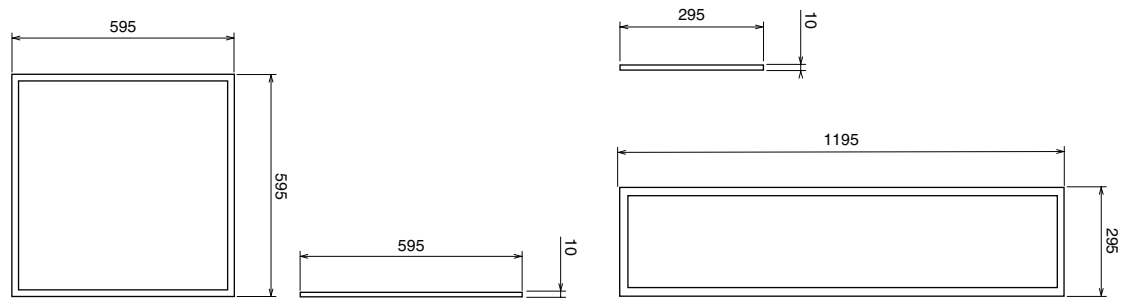

SOLE LED PANEL

FEATURES

- Slimline LED panel light ideal for offices or school classrooms
- Seamless, welded mitre joints
- Available in 1200x300mm and 600x600mm sizes
- Suitable for drop-tile ceilings
- Optional plaster recess and surface mounting accessories available
- White aluminium frame
- Remote phase dimmable driver

SPECIFICATIONS

Model	LP0606	LP1203
System Power	40 W	
Luminous Flux	3600 lm	
Colour Temperature	4000 K	
Colour Rendering	$R_a > 80$	
Beam Angle	100°	
Life (L70)	35,000 hours	
Driver	Remote	
Dimmable	Yes - Phase (refer to website)	
Input Voltage	220 - 240 VAC 50/60Hz	
Environmental Protection	IP40	
Operating Temperature	-20°C to +40°C	
Dimensions	595x595x10mm	1195x300x10mm
Weight	3.5kg	3.6kg

DIMENSIONS (MILLIMETRES)

Web: www.eoi.net.au
Email: info@eoi.net.au

Please note data is subject to change without notice. R0616.1